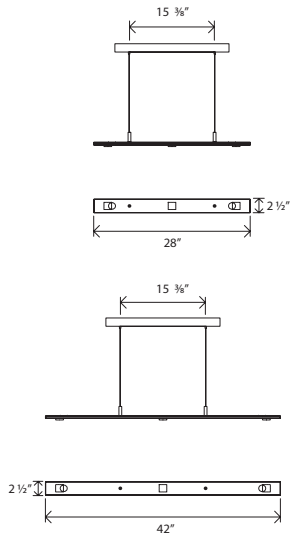

Brevis 28 / Brevis 42
linear pendants

Brevis 42 dimensions - 42" x 2.5" - 0.5" H
Brevis 28 dimensions - 28" x 2.5" - 0.5" H [shown]
Aluminum
Brevis 42 weight - 8 lbs, Brevis 28 weight - 7 lbs
Energy efficient LED light source
Light output - 1100 lumens
[down light - 660, up light - 440]
Light color - 2700° K (warm)
Color accuracy - 85+ CRI
LED power consumption - 16 Watts
Dimmable (use ELV or TRIAC dimmer)
Ceiling canopy included

MATERIAL & FINISH OPTIONS

Brevis 42 part # 06 - 910 -
Brevis 28 part # 06 - 920 -

Body:
brushed aluminum A
black anodized B

Alternate input voltages available
Suitable for a sloped ceiling

A clean, minimal fixture finely executed. With multiple down and up lights, the Brevis provides lots of usable light in a very unobtrusive design.

Brevis
linear pendant

Package Count: 2
Package 1 Size: 24" x 6" x 4"
Package 1 Weight: 3 lbs
Package 2 Size: 5" x 5" x 50"
Package 2 Weight: 7 lbs

Assembly Requirements: Hardwire installation; Use of a professional electrician recommended